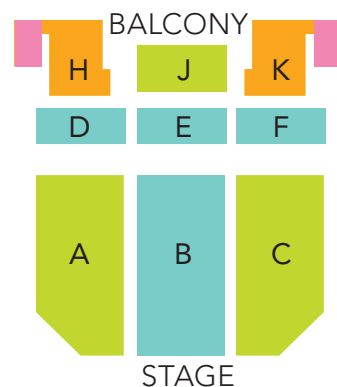

SERIES	SECTION		
	B,D,E,F	A,C,J	H,K
Maestro's Series	\$290	\$235	\$195
The Classics & Holiday	\$265	\$210	\$185
The Classics	\$220	\$180	\$160

INDIVIDUAL TICKET PRICES

B,D,E,F	\$45.00
A,C,J	\$35.00
H,K	\$32.00
Value	\$22.00